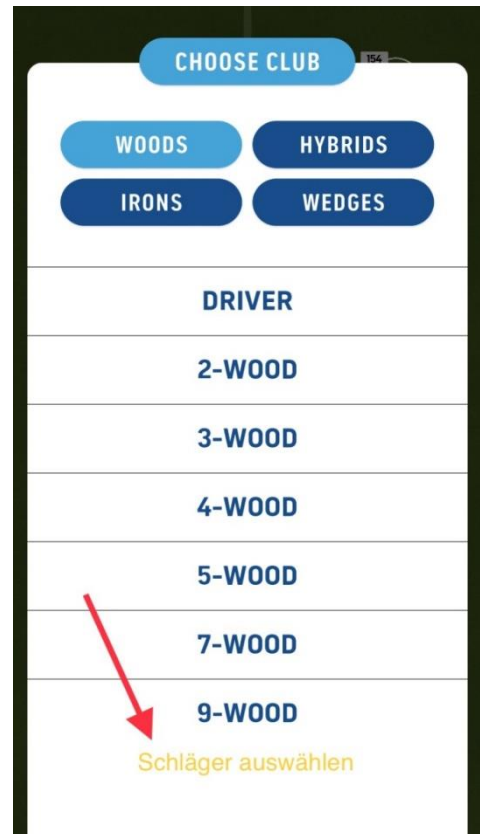

WÄHLE DIE EINSTELLUNGEN FÜR DIE BAY

**MONITOR**

**MOBIL**

**TOPTRACER RANGE**

**LOCATE POSITION**

MY PRACTICE    CAPTURE THE FLAG

Meinen Standort festlegen  
**how it works**

**LEAVE RANGE**

LOCATE YOUR POSITION

**GRASS TEE**

Locate yourself on the field by:

- MICROPHONE**  
Record shots to find position
- RANGE MAP**  
Suitable on a quiet range

**START**

FLAT CARRY: 109 M

BALL SPEED: 147 KM/H

TOTAL DISTANCE: 120 M

OFF LINE: 15 M

CURVE: 15 M

LAUNCH ANGLE: 18 DEG

NEAR TARGET: 2.1 M

HEIGHT: 14 M

METRICS | SHOT LIST

SHOT	5	4	3	2	1
CLUB	-	7i	7i	7i	7i
FLAT CARRY M	-	102	85	109	114
TOTAL DISTANCE M	-	105	97	120	122
BALL SPEED KM/H	-	137	123	147	150
OFF LINE M	-	12	-1.0	-15	-14
LAUNCH ANGLE DEG	-	26	22	18	19
CURVE M	-	-2.3	-3.8	-15	-12
HEIGHT M	-	19	12	14	17
NEAR TARGET M	-	10	11	2.1	5.5