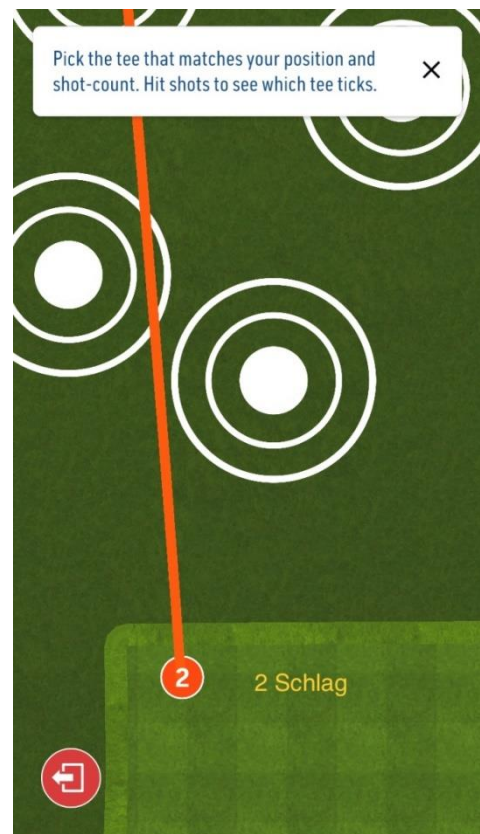

WÄHLE DIE EINSTELLUNGEN FÜR DIE BAY

**MONITOR**

**MOBIL**

**TOPTRACER RANGE**

**LOCATE POSITION**

MY PRACTICE    CAPTURE THE FLAG

Meinen Standort festlegen  
**how it works**

**LEAVE RANGE**

LOCATE YOUR POSITION

**GRASS TEE**

Locate yourself on the field by:

- MICROPHONE**  
Record shots to find position
- RANGE MAP**  
Suitable on a quiet range

**START**

FLAT CARRY: 109 M

BALL SPEED: 147 KM/H

TOTAL DISTANCE: 120 M