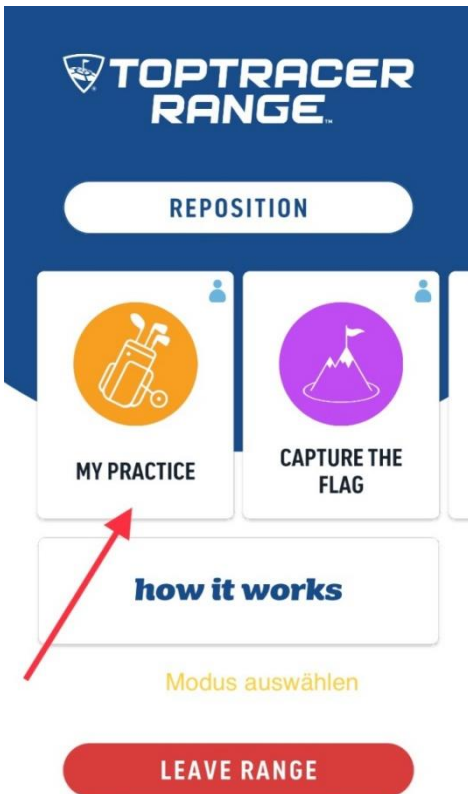

WÄHLE DIE EINSTELLUNGEN FÜR DIE BAY

**MONITOR**

**MOBIL**

**TOPTRACER RANGE**

**LOCATE POSITION**

MY PRACTICE    CAPTURE THE FLAG

Meinen Standort festlegen  
**how it works**

**LEAVE RANGE**

LOCATE YOUR POSITION

**GRASS TEE**

Locate yourself on the field by:

- MICROPHONE**  
Record shots to find position
- RANGE MAP**  
Suitable on a quiet range

**START**

FLAT CARRY: 109 M

BALL SPEED: 147 KM/H

TOTAL DISTANCE: 120 M